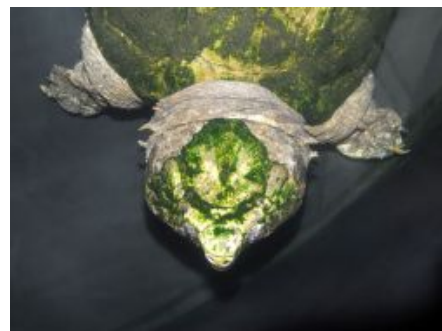

Amazing Animals Fact sheets

Tortoises and Turtles

Turtles and Tortoises are common name for reptiles that make up the order Chelonia, (also known as Testudines), recognized by a hard shell that encloses the internal organs of the body. Turtles are ancient life forms. The earliest fossils recognized as turtles date from the Triassic period, about 200 million years ago; thus, turtles were in existence prior to the emergence of the great dinosaur groups. Unlike dinosaurs, however, turtles have continued to adapt and flourish.

and June and in this period, the females will lay clutches of between 8-50 eggs in a hole dug in the sand about 50 metres from shore. The eggs are incubated in the sand for 100-140 days before the hatchlings emerge. The hatchlings look very much like the adult Alligator Snapping Turtle and are left to fend for themselves.

Australia Zoo Alligator Snapping Turtle profiles

Alligator Snapping Turtle

The Alligator Snapping Turtle has three very distinctive ridges running along the length of its shell. Their shell can grow up to about 66 centimetres long and they can weigh up to 80 kilograms. They have an extremely long tail, which can be as long as their shell. They have a rather large head with sharp, beak like jaws.

Diet

The Alligator Snapping Turtle is both a hunter and scavenger and will eat fish, frogs, snakes, snails, worms, clams, crayfish aquatic plants and even other turtles. This turtle has a unique method of catching its prey. It will sit motionless on the bottom of the waterway with its mouth open. They have a small, pink, worm-like lure on the bottom of their mouth which they wiggle to attract their prey. Once the prey item is close enough, The Alligator Snapping Turtle will grab it with its powerful jaws.